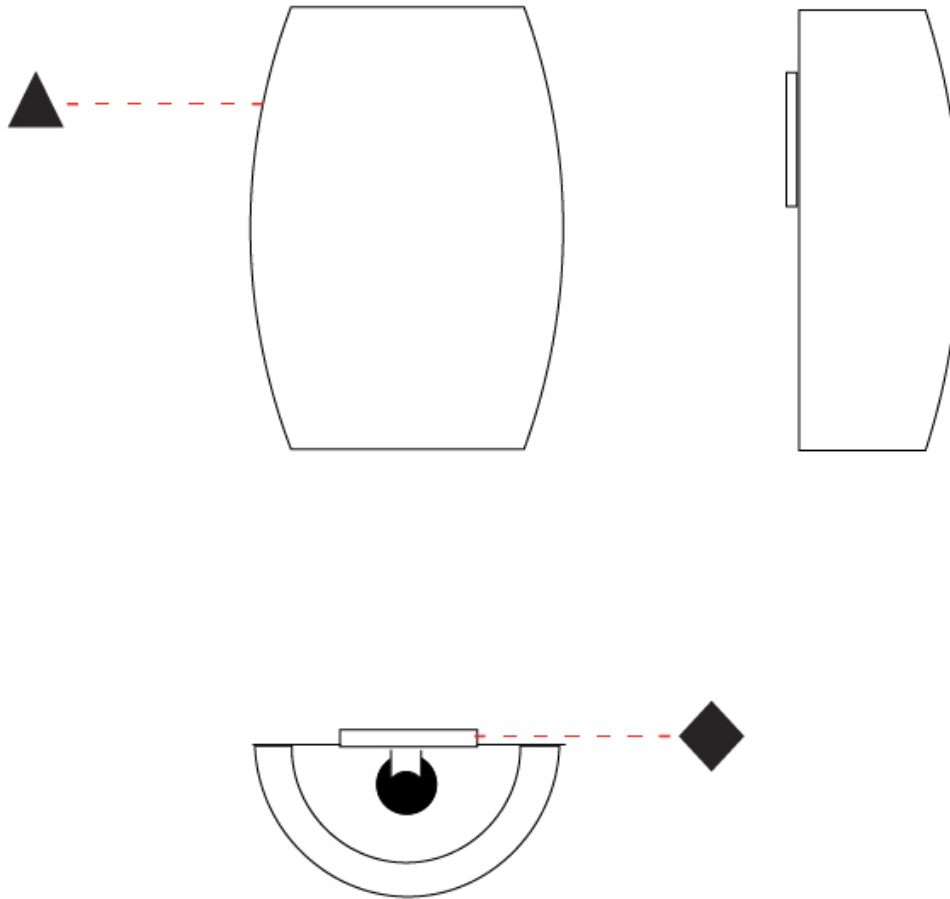

POMA SURFACE

D113031-

PROJECT
TYPE
SPECIFIER
QUANTITY
DATE

D